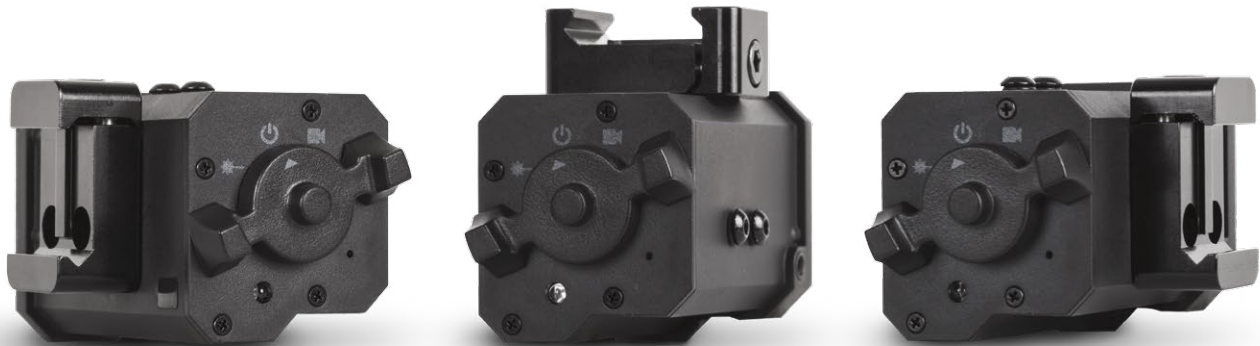

# Shot Trak HD Series

HIGH DEFINITION GUN CAMERA

CAPTURE YOUR HUNT  
IN STUNNING HD VIDEO

Designed by Shooters for Shooters, the Shot Trak HD mounts on any rifle, handgun, or bow to capture incredible color video of your target in full HD (1920 x 1080p). Most action cameras today offer only a wide lens that may take great videos close up but fail miserably when attempting to capture your game at a distance. The Shot Trak HD delivers 5 times the Magnification of a standard action camera capturing your action perfectly every time. Its the best way to show off your victories to your friends and family back home and online.

- Full HD Video 1920x1080 / 30 fps
- Built in MICROPHONE
- 5 Mega Pixel CMOS
- Micro SD Card Slot
- Brilliant Lens
- 5X The Magnification of a Standard Action Camera
- 5 mW Red Laser with Windage & Elevation Adjustments (For Shot Trak HD X only)
- Water Resistant
- 1 CR123 Battery

## STANDARD WEAVER MOUNT

EASILY REMOVABLE AND ATTACHABLE TO 3 SIDES OF THE DEVICE -

**TARGET SHOOTING** — For the avid shooter in all of us - film it in HD. Bring the excitement of the hunt back home! HD video and a built-in microphone will let you relive your hunt in ways never before possible.

	Shot Trak HD	Shot Trak-X HD
Sensor	5 Megapixel CMOS	
Resolution	1920 x 1080 / 30 fps (Full HD)	
Video File:	MPEG4 (H.264) .MOV File	
FOV	20°	
Range of Focus	8 yards to ∞	
Laser	NO	5 mW Red Laser with Windage & Elevation Adjustments (For Shot Trak HD X only)
Audio	Built-in microphone	
Storage	Micro SD card slot, support Micro SD card (2 to 32 Gb)	
Lens	Brilliant Lens	
Power	1 x CR123A battery	
Operational Time	20 hrs – Laser Only 2 hrs – Video Record	2 hrs – Video Record
Low Battery Indicator	Yes	
Water Resistant	Yes	
Mount	Standard Weaver Mount	
Dimensions	66 x 33 x 46 mm / 2.6" x 1.3" x 1.8"	
Weight	120 g /0.3 lb	
Warranty	Limited one year	